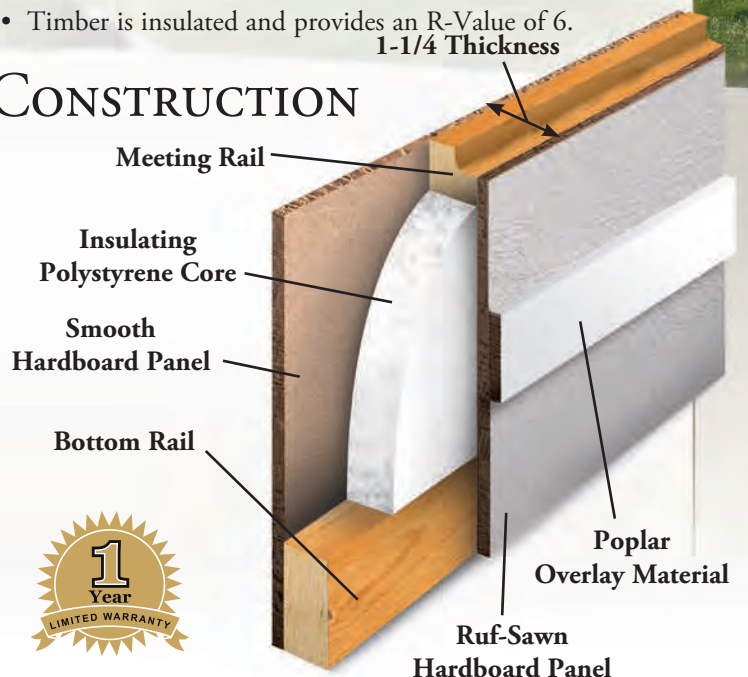

CONSTRUCTION